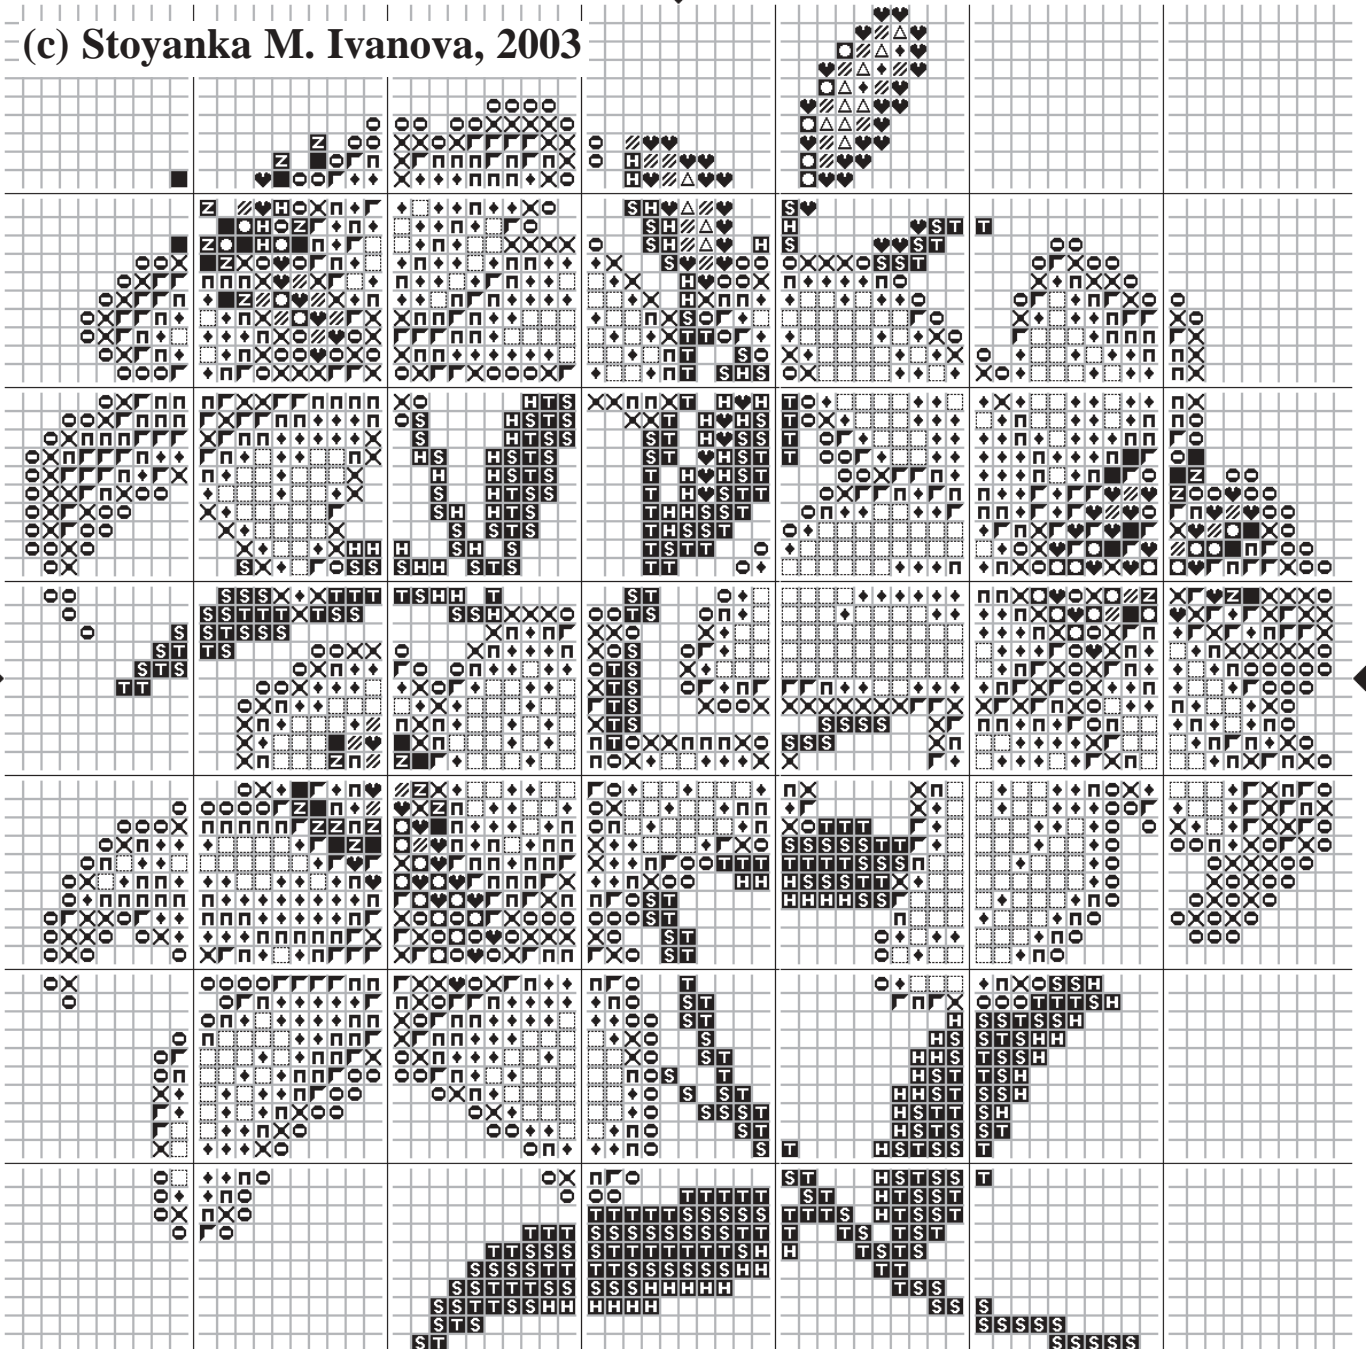

Stitch count: 70W x 70H

DMC Color list:

		300			470			726
		935			471			472
		937			781			772
		400			3852			445
		3346			725			3823

(c) Stoyanka M. Ivanova, 2003

You have our permission to make one photocopy of this chart for your personal (Non-Commercial) use only. This design is not to be re-charted, kitted, sold, modified or redistributed on paper or any other medium without the express *written* permission from The Solaria Gallery.