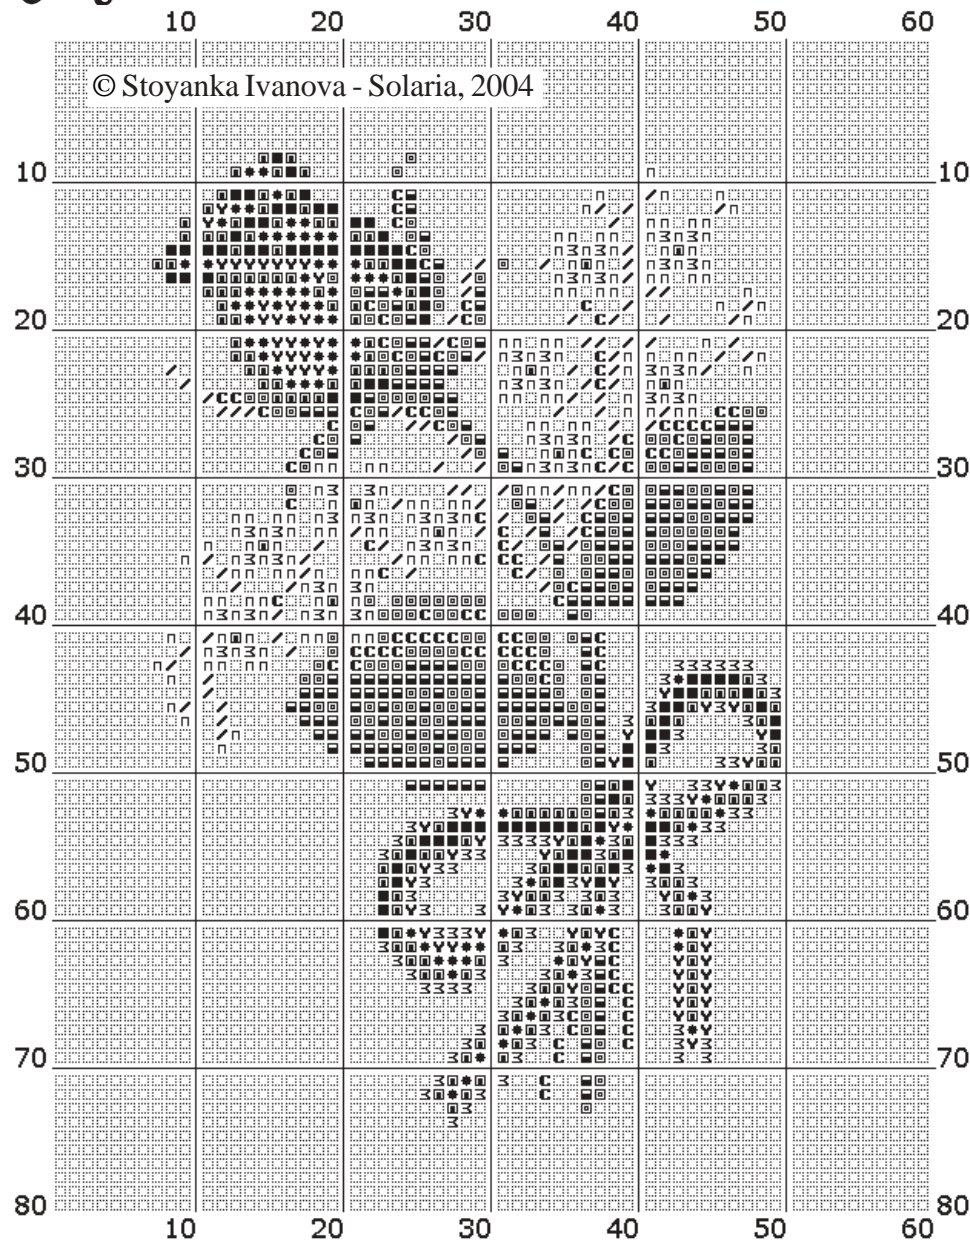

© Stoyanka Ivanova - Solaria, 2004

Anchor color list

- 1005
- 246
- 47
- 257
- 256
- 9046
- 334
- 329
- 255
- 289

Design Name: **Spring Rose 2004**

Designed by: **Stoyanka Ivanova, Solaria Gallery**

Stitch count: **60W x 80H**

Design sizes:

18 ct: 8.5 x 11.3 cm / 3.3" x 4.4"

16 ct: 9.5 x 12.7 cm / 3.7" x 5.0"

14 ct: 10.9 x 14.5 cm / 4.3" x 5.7"

10 colours, Anchor threads

You have our permission to make one photocopy of this chart for your personal (Non-Commercial) use only. This design is not to be re-charted, kitted, sold, modified or redistributed on paper or any other medium without the express *written* permission from The Solaria Gallery.