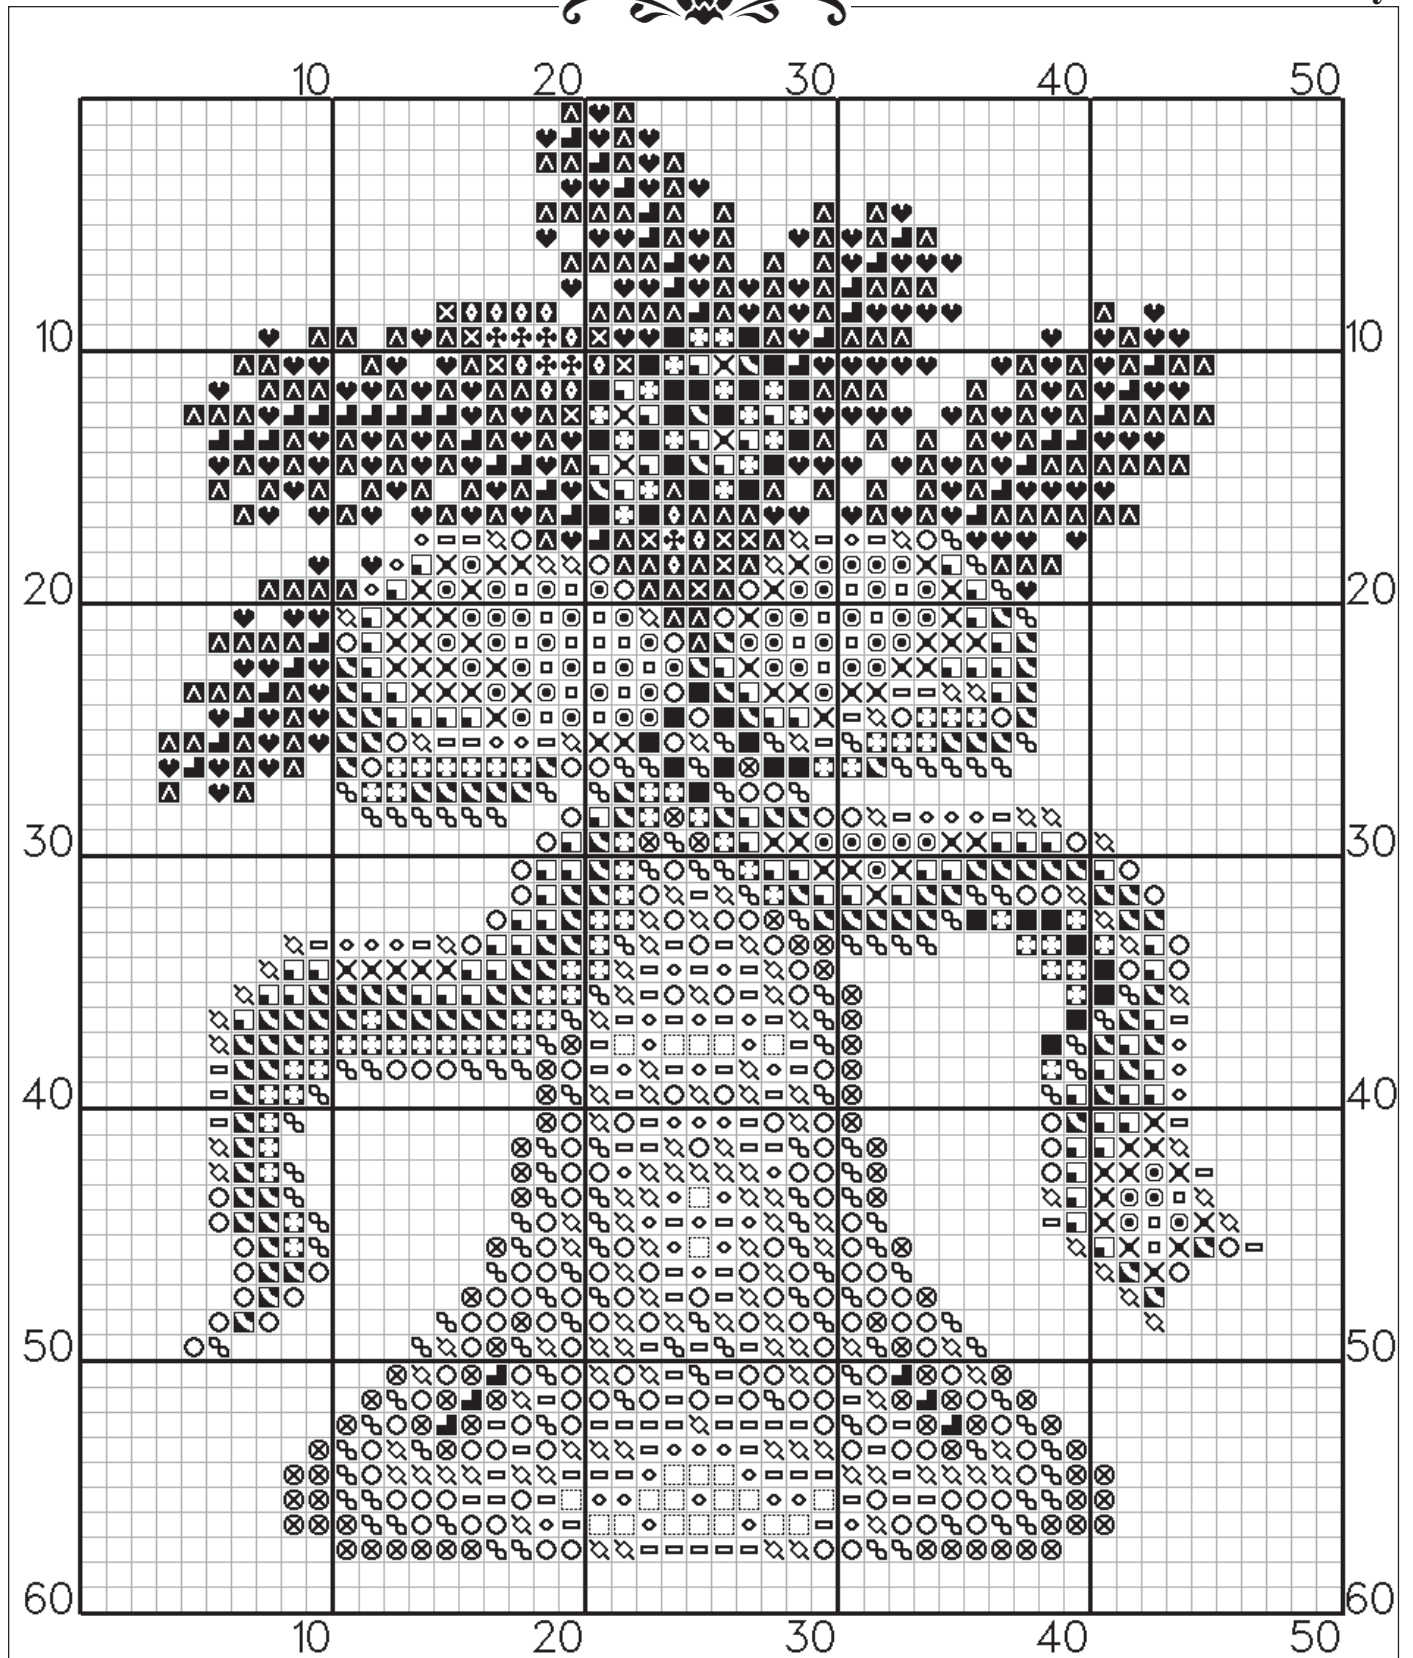

(c) Stoyanka M. Ivanova - Solaria Gallery, 2004

DMC Color list:

		814
		561
		433
		937
		469
		815
		817
		434
		562
		470
		349
		351
		782
		783
		352
		725
		726
		754
		445
		3823

Design Name: **Christmas Bell**
 Designed by: **Stoyanka Ivanova**
 Stitch count: **50W x 60H**

Design sizes:

18 ct: 7.1 x 8.5 cm / 2.8" x 3.3"

16 ct: 7.9 x 9.5 cm / 3.1" x 3.7"

14 ct: 9.1 x 10.9 cm / 3.6" x 4.3"

20 colours, DMC threads

You have our permission to make one photocopy of this chart for your personal (Non-Commercial) use only. This design is not to be re-charted, kitted, sold, modified or redistributed on paper or any other medium without the express *written* permission from The Solaria Gallery.