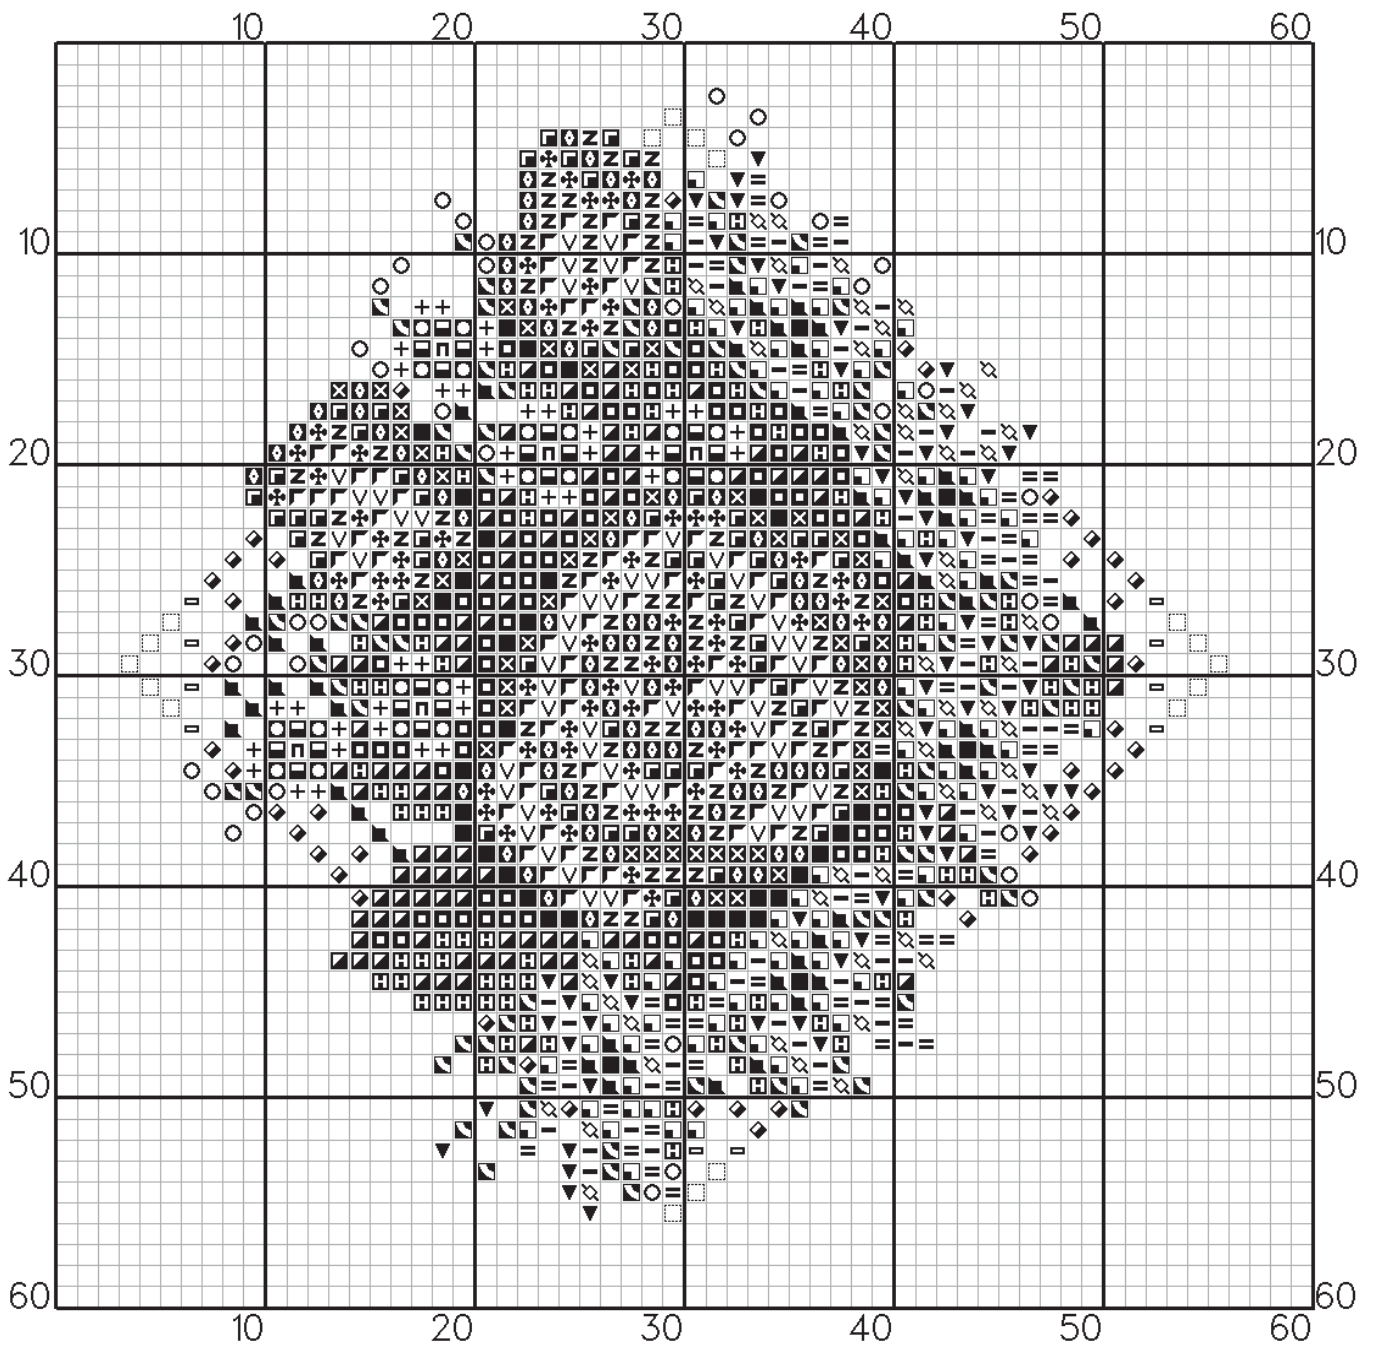

(c) Stoyanka M. Ivanova - Solaria Gallery, 2005

**Color list:
DMC Venus**

		814	2278
		935	2606
		904	2533
		791	2344
		816	2218
		817	2127
		434	2732
		905	2532
		906	2531
		792	2343
		349	2126
		350	2125
		351	2124
		976	2722
		436	2730
		3852	2033
		352	2123
		907	2530
		742	2075
		743	2073
		726	2023
		738	2642
		353	2122
		445	2040
		793	2341
		739	2641

Design Name: **Summer Bouquet**

Designed by: **Stoyanka Ivanova**

Stitch count: **60W x 60H**

Design sizes:

18 ct: 8.5 x 8.5 cm / 3.3" x 3.3"

16 ct: 9.5 x 9.5 cm / 3.7" x 3.7"

14 ct: 10.9 x 10.9 cm / 4.3" x 4.3"

26 colours, DMC or Venus threads

You have our permission to make one photocopy of this chart for your personal (Non-Commercial) use only. This design is not to be re-charted, kitted, sold, modified or redistributed on paper or any other medium without the express *written* permission from The Solaria Gallery.