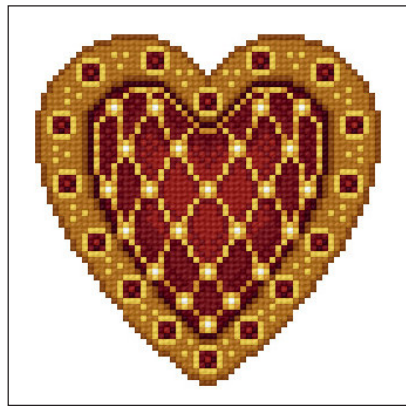

(c) Stoyanka M. Ivanova - Solaria Gallery, 2008

Red Faberge Valentine Heart

Designed by: **Stoyanka Ivanova**

Design size: **67W x 67H**, 9 colours

DMC 5282 = DMC Light Effects E3821

DMC 5283 = DMC Light Effects E168

DMC 5284 = DMC Light Effects E3852

DMC Color list:

- 814
- 815
- # 498
- ⊗ 349
- 782
- ⊘ 783
- ◇ 5284
- ▽ 5282
- 5283

You have our permission to make one photocopy of this chart for your personal (Non-Commercial) use only. This design is not to be re-charted, kitted, sold, modified or redistributed on paper or any other medium without the express *written* permission from The Solaria Gallery.